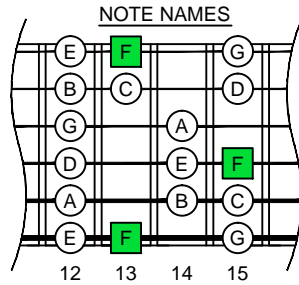

F Lydian mode EDCAG octaves box shapes

6E4E1 at 12
BOX
SHAPE

www.cagedoctaves.com

Zon Brookes

EDCAG octaves F lydian mode : 6E4E1 box shape at 12

EDCAG octaves F lydian mode ENTIRE FINGERBOARD NOTE NAMES : 6E4E1 box shape at 12

EDCAG octaves F lydian mode ENTIRE FINGERBOARD INTERVALS : 6E4E1 box shape at 12