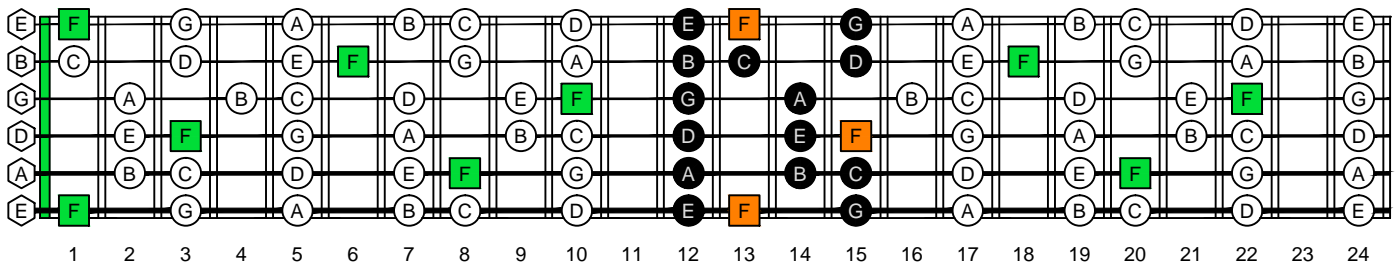

F Lydian mode EDCAG octaves box shapes

6E4E1 at 12
BOX
SHAPE

www.cagedoctaves.com

Zon Brookes

EDCAG octaves F lydian mode : 6E4E1 box shape at 12

EDCAG octaves F lydian mode ENTIRE FINGERBOARD NOTE NAMES : 6E4E1 box shape at 12

EDCAG octaves F lydian mode ENTIRE FINGERBOARD INTERVALS : 6E4E1 box shape at 12