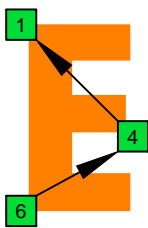

F Lydian mode EDCAG octaves box shapes

6E4E1 at 12
BOX
SHAPE

www.cagedoctaves.com

Zon Brookes

EDCAG octaves F lydian mode : 6E4E1 box shape at 12

EDCAG octaves F lydian mode ENTIRE FINGERBOARD NOTE NAMES : 6E4E1 box shape at 12

EDCAG octaves F lydian mode ENTIRE FINGERBOARD INTERVALS : 6E4E1 box shape at 12