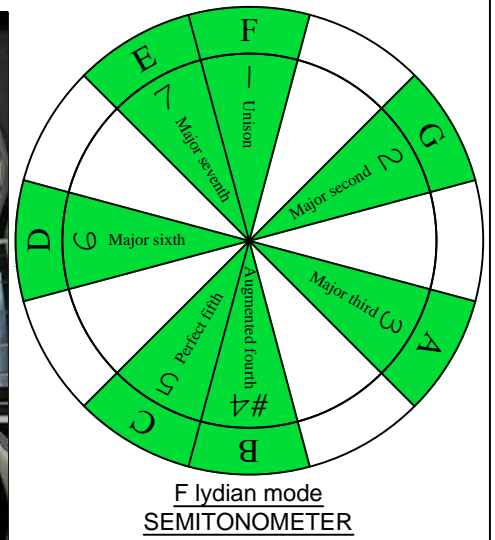

F Lydian mode EDCAG octaves box shapes

6E4E1 at 12
BOX
SHAPE

www.cagedoctaves.com

Zon Brookes

EDCAG octaves F lydian mode : 6E4E1 box shape at 12

EDCAG octaves F lydian mode ENTIRE FINGERBOARD NOTE NAMES : 6E4E1 box shape at 12

EDCAG octaves F lydian mode ENTIRE FINGERBOARD INTERVALS : 6E4E1 box shape at 12