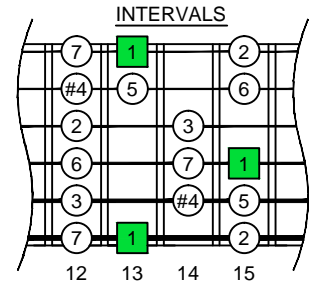

F Lydian mode EDCAG octaves box shapes

6E4E1 at 12
BOX
SHAPE

www.cagedoctaves.com

Zon Brookes

EDCAG octaves F lydian mode : 6E4E1 box shape at 12

EDCAG octaves F lydian mode ENTIRE FINGERBOARD NOTE NAMES : 6E4E1 box shape at 12

EDCAG octaves F lydian mode ENTIRE FINGERBOARD INTERVALS : 6E4E1 box shape at 12