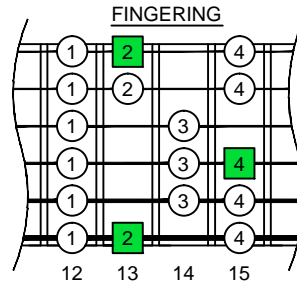

F Lydian mode EDCAG octaves box shapes

6E4E1 at 12
BOX
SHAPE

www.cagedoctaves.com

Zon Brookes

EDCAG octaves F lydian mode : 6E4E1 box shape at 12

EDCAG octaves F lydian mode ENTIRE FINGERBOARD NOTE NAMES : 6E4E1 box shape at 12

EDCAG octaves F lydian mode ENTIRE FINGERBOARD INTERVALS : 6E4E1 box shape at 12